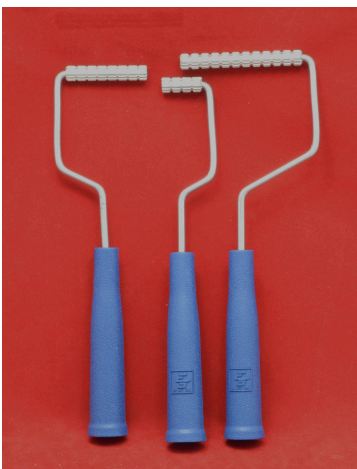

Aluminum Economy Long Groove (Paddle) Roller

Rodillo economico de paleta de surco largo

Made in USA

272E 037100	3/8" Diameter x 1.0" Long	(10mm x 25mm)
272E 037150	3/8" Diameter x 1.5" Long	(10mm x 38mm)
272E 037200	3/8" Diameter x 2.0" Long	(10mm x 50mm)
272E 037300	3/8" Diameter x 3" Long	(10mm x 75mm)
272E 037400	3/8" Diameter x 4" Long	(10mm x 100mm)
272E 037450	3/8" Diameter x 4.5" Long	(10mm x 115mm)
272E 037500	3/8" Diameter x 5" Long	(10mm x 127mm)
272E 037602	3/8" Diameter x 2-3" Long	(10mm x 2-75mm)

Aluminum Economy Bubble Buster (Spiked) Roller

Rodillo economico claveteado rompe burbujas de aluminio

Made in USA

274E 037100	3/8" Diameter x 1.0" Long	(10mm x 25mm)
274E 037150	3/8" Diameter x 1.5" Long	(10mm x 38mm)
274E 037200	3/8" Diameter x 2.0" Long	(10mm x 50mm)
274E 037300	3/8" Diameter x 3" Long	(10mm x 75mm)
274E 037400	3/8" Diameter x 4" Long	(10mm x 100mm)
274E 037450	3/8" Diameter x 4.5" Long	(10mm x 115mm)
274E 037500	3/8" Diameter x 5" Long	(10mm x 127mm)
274E 037602	3/8" Diameter x 2-3" Long	(10mm x 2-75mm)

Aluminum Economy Hybrid (Slot.Paddle) Roller

Rodillo hibrido economico de paleta ranurada

Made in USA

276E 037100	3/8" Diameter x 1.0" Long	(10mm x 25mm)
276E 037150	3/8" Diameter x 1.5" Long	(10mm x 38mm)
276E 037200	3/8" Diameter x 2.0" Long	(10mm x 50mm)
276E 037300	3/8" Diameter x 3" Long	(10mm x 75mm)
276E 037400	3/8" Diameter x 4" Long	(10mm x 100mm)
276E 037450	3/8" Diameter x 4.5" Long	(10mm x 115mm)
276E 037500	3/8" Diameter x 5" Long	(10mm x 127mm)
276E 037602	3/8" Diameter x 2-3" Long	(10mm x 2-75mm)