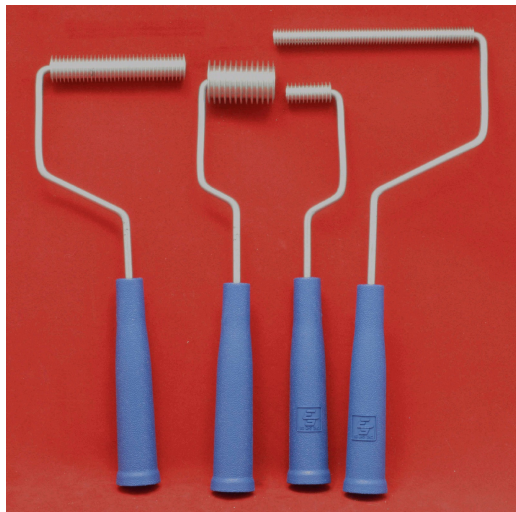

Made in USA

Aluminum Economy Rollers

Rodillos Economicos

Made in USA

1/4" Aluminum Economy Washerless

Plastic Economy Handle

220E 025100	1/4" Diameter x 1" Long	(6.5 x 25mm)
220E 025150	1/4" Diameter x 1.5" Long	(6.5 x 38mm)
220E 025200	1/4" Diameter x 2" Long	(6.5 x 51mm)
220E 025300	1/4" Diameter x 3" Long	(6.5 x 76mm)
220E 025400	1/4" Diameter x 4" Long	(6.5 x 101mm)

Aluminum Economy Roller w/Washer

Plastic Economy Handle

Made in USA

220E 037100	3/8" Diameter x 1" Long	(9.6 x 25mm)
220E 037150	3/8" Diameter x 1.5" Long	(9.6 x 38mm)
220E 037200	3/8" Diameter x 2" Long	(9.6 x 51mm)
220E 037300	3/8" Diameter x 3" Long	(9.6 x 76mm)
220E 037400	3/8" Diameter x 4" Long	(9.6 x 101mm)
220E 037450	3/8" Diameter x 4.5" Long	(9.6 x 114mm)
220E 037500	3/8" Diameter x 5" Long	(9.6 x 127mm)
220E 037602	3/8" Diameter x 2-3" Long	(9.6 x 76mm)
220E 050100	1/2" Diameter x 1" Long	(12.3 x 25mm)
220E 050150	1/2" Diameter x 1.5" Long	(12.3 x 38mm)
220E 050200	1/2" Diameter x 2" Long	(12.3 x 51mm)
220E 050300	1/2" Diameter x 3" Long	(12.3 x 76mm)
220E 050400	1/2" Diameter x 4" Long	(12.3 x 101mm)
220E 050450	1/2" Diameter x 4.5" Long	(12.3 x 114mm)
220E 050500	1/2" Diameter x 5" Long	(12.3 x 127mm)
220E 050602	1/2" Diameter x 2-3" Long	(12.3 x 76mm)
220E 062150	5/8" Diameter x 1.5" Long	(15.5 x 38mm)
220E 062300	5/8" Diameter x 3.0" Long	(15.5 x 76mm)
220E 075150	3/4" Diameter x 1.5" Long	(18.5 x 38mm)
220E 075300	3/4" Diameter x 3" Long	(18.5 x 76mm)
220E 100150	1.0" Diameter x 1.5" Long	(25 x 38mm)
220E 100300	1.0" Diameter x 3" Long	(25 x 76 mm)