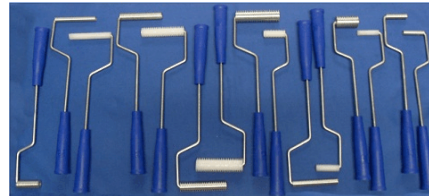

Aluminum Economy Long Groove (Paddle) Roller

Rodillo economico de paleta de surco largo

372E 037100	3/8" Diameter x 1.0" Long	(10mm x 25mm)
372E 037150	3/8" Diameter x 1.5" Long	(10mm x 38mm)
372E 037200	3/8" Diameter x 2.0" Long	(10mm x 50mm)
372E 037300	3/8" Diameter x 3" Long	(10mm x 75mm)
372E 037450	3/8" Diameter x 4.5" Long	(10mm x115mm)
372E 037602	3/8" Diameter x 2-3" Long	(10mm x 2-75mm)

Aluminum Economy Bubble Buster (Spiked) Roller

Rodillo economico claveteado rompe burbujas de aluminio

374E 037100	3/8" Diameter x 1.0" Long	(10mm x 25mm)
374E 037150	3/8" Diameter x 1.5" Long	(10mm x 38mm)
374E 037200	3/8" Diameter x 2.0" Long	(10mm x 50mm)
374E 037300	3/8" Diameter x 3" Long	(10mm x 75mm)
374E 037450	3/8" Diameter x 4.5" Long	(10mm x115mm)
374E 037602	3/8" Diameter x 2-3" Long	(10mm x 2-75mm)

Aluminum Economy Hybrid (Slot.Paddle) Roller

Rodillo hibrido economico de paleta ranurada

376E 037100	3/8" Diameter x 1.0" Long	(10mm x 25mm)
376E 037150	3/8" Diameter x 1.5" Long	(10mm x 38mm)
376E 037200	3/8" Diameter x 2.0" Long	(10mm x 50mm)
376E 037300	3/8" Diameter x 3" Long	(10mm x 75mm)
376E 037450	3/8" Diameter x 4.5" Long	(10mm x115mm)
376E 037602	3/8" Diameter x 2-3" Long	(10mm x 2-75mm)