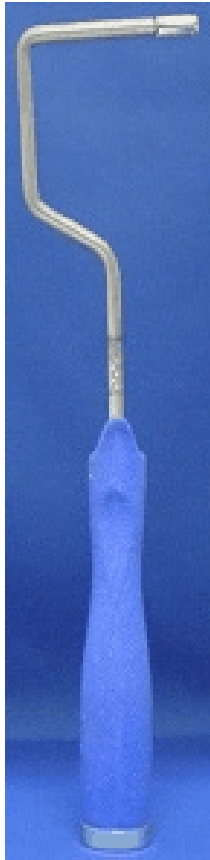

# 762 Thin Fin Radius Aluminum Quick Change Rodillo alumino fino de radio con aleta de lujo

Plastic Handle  
762A 10030R15

1" Diameter x 3" Long w/15" Radius  
(25mm x 75mm w/381mm Radius)

Wood Handle  
762N 10030R15

762A 12520R04

1.25" Diameter x 2.0" Long W/4" Radius)  
(31mm x 50m W/100mm Radius)

762N 12520R04

762A 12560R30

1.25" Diameter x 6" Long w/30" Radius)  
(31mm x 150mm w/750mm Radius)

762N 12560R30

762A 16230R03

1 5/8" Diameter x 3" Long w/3.5" Radius  
(40mm x 75mm w/89mm Radius)

762N 16230R03

762A 20030R30

2" Diameter x 3" Long w/30" Radius  
(50mm x 75mm w/750mm Radius)

762N 20030R30