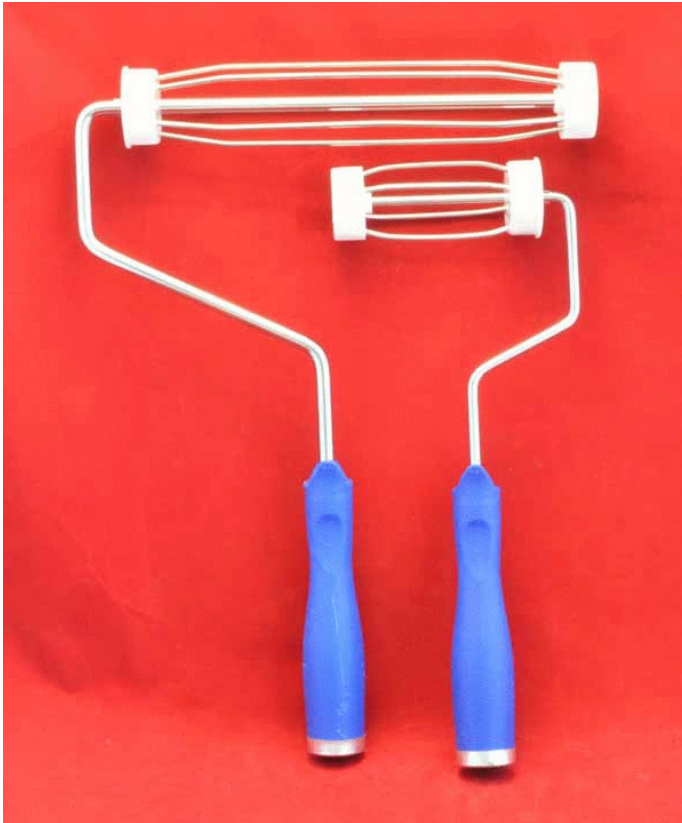

PRF Paint Roller Frames Assemblies

Cages designed with composite applications in mind. Ferrule reinforced handles that accept standard extensions.

- * 5 Wire design for 6", 7" & 9".
- * 4 wire design for 3" & 4".
- * Fits standard roller covers
- * Fits all 2" ES Laminating Sleeves - Aluminum & Plastic.
- * Plated Steel Frames.
- * Exclusive 6" available for use with standard length ES Lamination Sleeves.

PRF-905	9" length, 5 wire Composite Grade Cage Assy.
PRF-705	7" length, 5 wire Composite Grade Cage Assy.
PRF-605	6" length, 5 wire Composite Grade Cage Assy.
PRF-404	4" length, 4 wire Composite Grade Cage Assy.
PRF-305	3" length, 4 wire Composite Grade Cage Assy.

Threaded Handle Extensions

Molded Poly-Pro
& Aluminum
Threaded
Extensions

Molde de Poly-Pro extensiones de
rosca