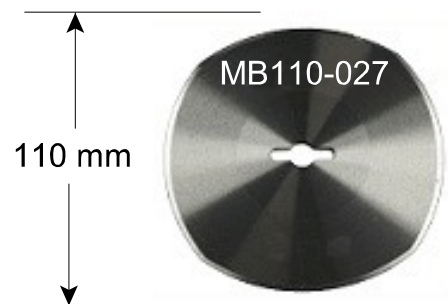

Industrial Electric Fiberglass Mat Cutters

Our imported line of cutters come with standard shaped blades which cut fiberglass materials such as chop strand, woven roving, bi-axials, tri-axials and other common materials. MB series cutters range from 110mm blade diameter to 50mm blade diameter.

New! MB-60X Battery Powered Fiberglass Cutter 115v /220v

Long life Lithium Ion battery power makes this unit easy to handle for intricate shapes. Push button sharpening device keeps the 10 sided blade ready to cut a wide variety of materials. Features an adjustable guard for safe operation. Shipped complete with one extra blade and battery charging device.

MB-110 Heavy Duty Fiberglass Cutter 115v or 220v

- * Heavy-duty cutter for heavy weight fiberglass
- * 110mm (4.25") 4 sided HSS blade
- * 32mm (1.25") Capacity
- * Mounted sharpening stone assembly
- * 1/4H.P. (180w) motor
- * Available in 115v or 220v
- * Our best and heaviest duty fibre cutter
- * 4 wheels on base plate for easy table top cutting
- * Ajustable guard to limit blade exposure