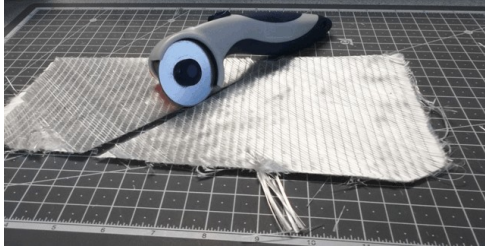

Industrial Electric Fiberglass Mat Cutters

Our imported line of cutters come with standard shaped blades which cut fiberglass materials such as chop strand, woven roving, bi-axials, tri-axials and other common materials. MB series cutters range from 110mm blade diameter to 50mm blade diameter.

New! MB-60X Battery Powered Fiberglass Cutter 115v /220v

Long life Lithium Ion battery power makes this unit easy to handle for intricate shapes. Push button sharpening device keeps the 10 sided blade ready to cut a wide variety of materials. Features an adjustable guard for safe operation. Shipped complete with one extra blade and battery charging device.

PC-45 Penguin Cutter

"The Coolest Cutter on the Planet"

Retractable cover for safety makes the blade mounting more secure than competitive rotary cutters. Rubberized plastic inserts on the handle make this ergonomically designed cutter even more comfortable. Can be used either right or left handed.

"El cortador más cool del planeta"

Cubierta retráctil para la seguridad hace que el montaje de las cuchillas más seguro que el corte rotativo competitivos. Inserciones de plástico recubiertos de goma en el mango hacen de este ergonómicamente diseñado cortador aún más cómodo. Puede ser utilizado ya sea diestro o zurdo