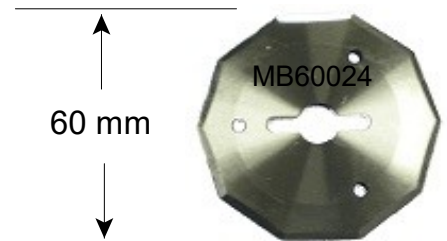

Industrial Electric Fiberglass Mat Cutters

Our imported line of cutters come with standard shaped blades which cut fiberglass materials such as chop strand, woven roving, bi-axials, tri-axials and other common materials. MB series cutters range from 110mm blade diameter to 50mm blade diameter.

New! MB-60X Battery Powered Fiberglass Cutter 115v /220v

Long life Lithium Ion battery power makes this unit easy to handle for intricate shapes. Push button sharpening device keeps the 10 sided blade ready to cut a wide variety of materials. Features an adjustable guard for safe operation. Shipped complete with one extra blade and battery charging device.

MB-110 Heavy Duty Fiberglass Cutter 115v or 220v

- * Heavy-duty cutter for heavy weight fiberglass
- * 110mm (4.25") 4 sided HSS blade
- * 32mm (1.25") Capacity
- * Mounted sharpening stone assembly
- * 1/4H.P. (180w) motor
- * Available in 115v or 220v
- * Our best and heaviest duty fibre cutter
- * 4 wheels on base plate for easy table top cutting
- * Ajustable guard to limit blade exposure