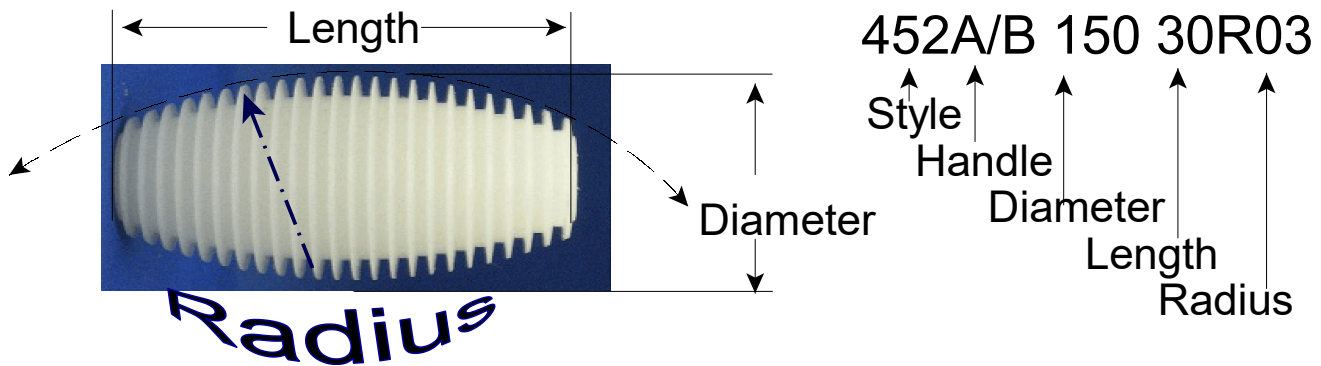

452 Thin Fin Radius Plastic Standard

Rodillo estandar plastico de radio fino