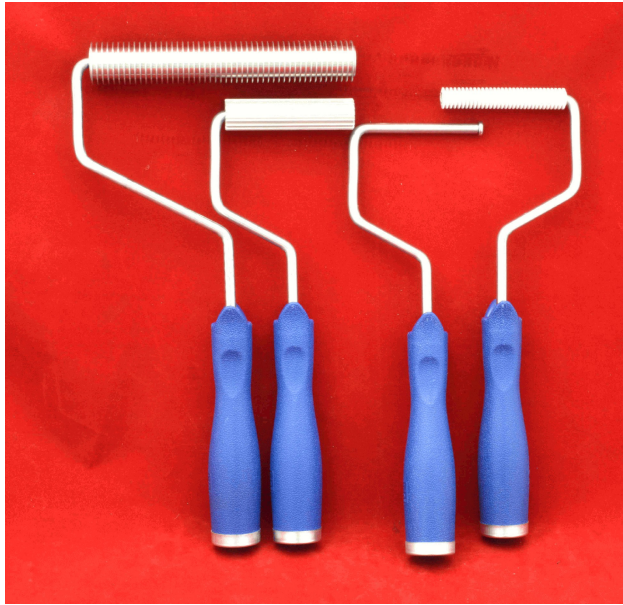

400 Series Standard Rollers

Serie de rodillos estandar

Exclusive A grade handle

New Redesigned B handle

Philips Head Screw for easy disassembly.

Open corner design for easy cleaning

1/4" Galvanized steel on all sizes

Molded "Hook" for convenient hanging

Non-slip textured Poly-Pro material

Molded thumb rest for reduced fatigue

Ergonomic bulge for comfort

Steel ferrule for long life with extensions.

410 Thin Fin Plastic Standard