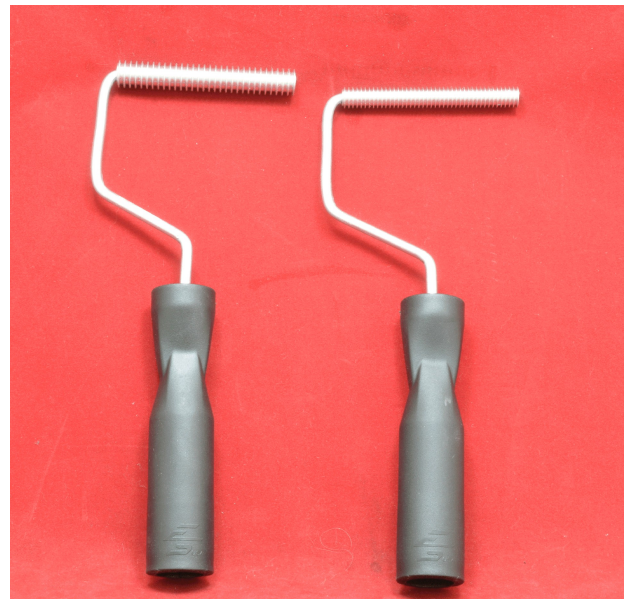

400 Series Standard Rollers

Serie de rodillos estandar

Exclusive A grade handle

New Redesigned B handle

Philips Head Screw for easy disassembly.

Open corner design for easy cleaning

1/4" Galvanized steel on all sizes

Molded "Hook" for convenient hanging

Non-slip textured Poly-Pro material

Molded thumb rest for reduced fatigue

Ergonomic bulge for comfort

Steel ferrule for long life with extensions.

410 Thin Fin Plastic Standard