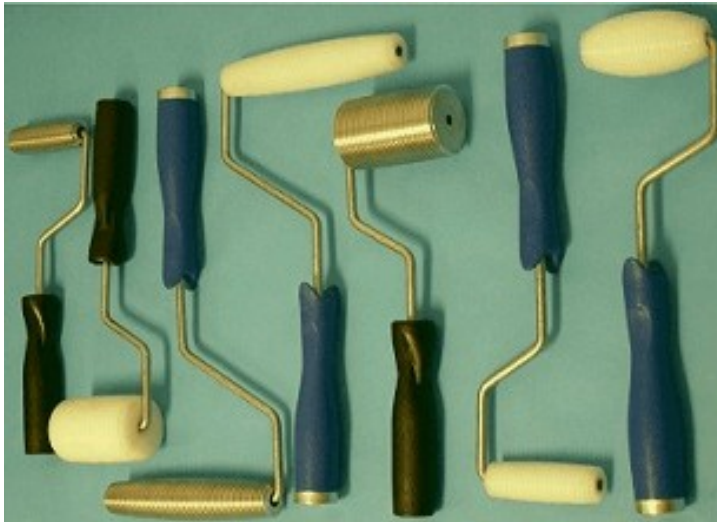

452 Thin Fin Radius Plastic Standard

Rodillo estandar plastico de radio fino